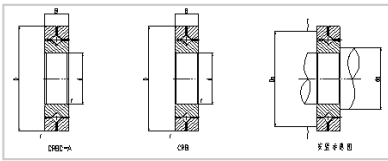

## Crossed Roller Bearing

### CRB/CRBC series Crossed Roller Bearing-

Shaft Diameter (mm)	
Identification number	
With cage	CRBC70070
Full Complement	CRB70070
Main dimensions (mm)	
d	700
D	880
B	70
r	3
CRBC Basic dynamic load rating	630
CRBC Basic static load rating	1390
CRB Basic dynamic load rating	766
CRB Basic static load rating	1810
Weight	115