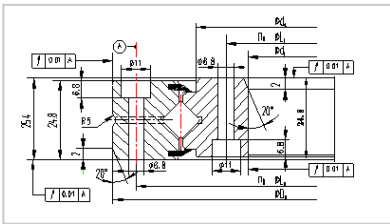

Crossed Roller Bearing

XSU series Crossed Roller Bearing-XSU140844

Basic load rating□axial□

COa **XSU140844**

Ca 744

Identification number 914

Main dimensions

φLi 56

φLa **40**

Chamfer 3

Installing hole 890

width 798

inner ring 340

outer ring 1050

weight 215

Basic load rating□radial□

Cor 510

Cr 60