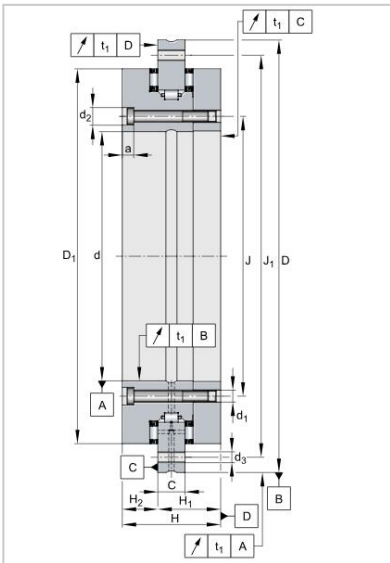

YRT Rotary Table Bearing

YRTC Rotary Table Bearing-YRTC460

Designation	YRTC460
Dimensions [mm]	
d	460
D	600
H	70
H1	46
H2	24
C	22
D1	560.9
J	482
J1	580
Inner ring	
d1	9.3
d2	15
a	8
Qty	46
Outer ring	
d3	9.3
Qty	45
Threaded extraction hole	
G	M12
Qty	3
Screw tightening torque	34