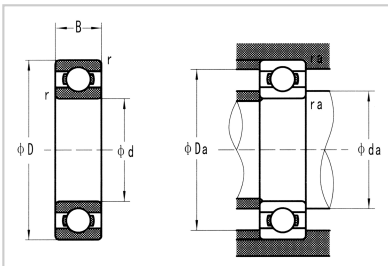

Deep Groove Ball Bearing

Stainless Steel Deep Groove Ball Bearings-SS626

Bearing Designation

ZRS/ZZ2RS **SS626**

Dimension mm

d	6
D	19
B	6
rs min	0.3

Mounting dimensions

da(min)	8
da(max)	/
Da(max)	17
ra(max)	0.3

Weight

(Kg) 0.0082