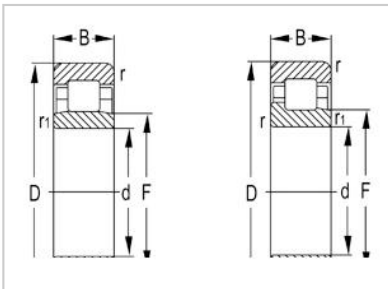

NJ Series Cylindrical Roller Bearing

NJ2300 Series-

Designation	NJ2313E
Principal Dimensions(mm)	
d	65
D	140
B	48
rs min	2.1
rs1min	2.1
Basic Load Ratings(KN)	
Dynamic(Cr)	248
Static(Cor)	287
Limited Speed(rpm)	
Grease	4100
Oil	4800
Weight (kg)	3.48