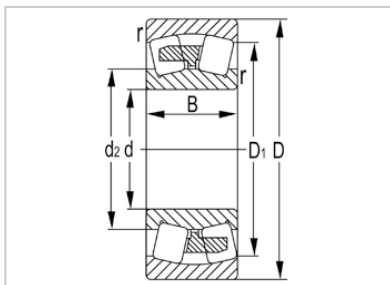

## Spherical Roller Bearing

## 22200 Series Spherical Roller Bearing-

Designation	22215K
Principal Dimensions(mm)	
d	75
D	130
B	31
rs min	1.5
Basic Load Ratings(KN)	
Dynamic(Cr)	166
Static(Cor)	223
Limited Speed(rpm)	
Grease	2300
Oil	3600
Weight (kg)	1.61