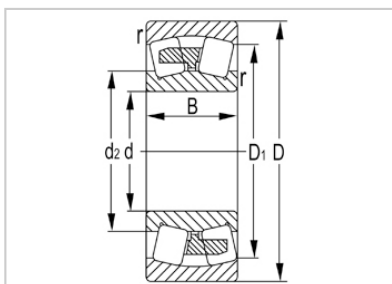

## Spherical Roller Bearing

## 23000 Series Spherical Roller Bearing-

Designation	23034
Principal Dimensions(mm)	
d	170
D	260
B	67
rs min	2.1
Basic Load Ratings(KN)	
Dynamic(Cr)	630
Static(Cor)	1080
Limited Speed(rpm)	
Grease	1100
Oil	1800
Weight (kg)	12.7