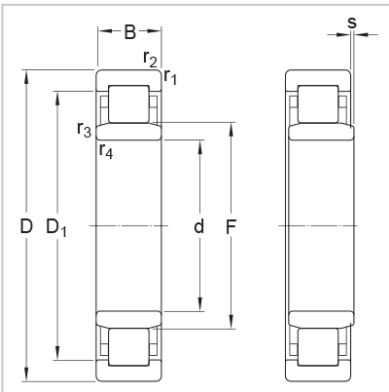

NU Series Cylindrical Roller Bearing

NU300 Series Cylindrical Roller Bearing-

Designation	NU319E
Principal Dimensions(mm)	
d	95
D	200
B	45
rs min	3
rs1min	3
Basic Load Ratings(KN)	
Dynamic(Cr)	335
Static(Cor)	385
Limited Speed(rpm)	
Grease	3100
Oil	3600
Weight (kg)	6.62