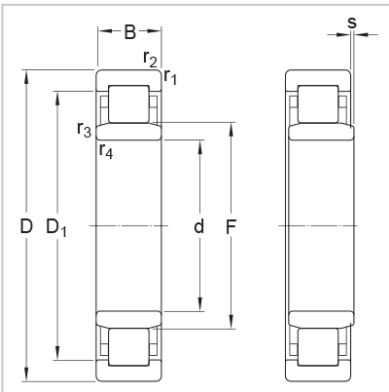

NU Series Cylindrical Roller Bearing

NU2200 Series Cylindrical Roller Bearing-

Designation	NU2219
Principal Dimensions(mm)	
d	95
D	170
B	43
rs min	2.1
rs1min	2.1
Basic Load Ratings(KN)	
Dynamic(Cr)	230
Static(Cor)	298
Limited Speed(rpm)	
Grease	3600
Oil	4300
Weight	
(kg)	3.79