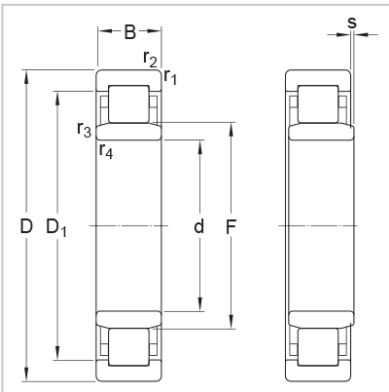

NU Series Cylindrical Roller Bearing

NU2200 Series Cylindrical Roller Bearing-

Designation	NU2226
Principal Dimensions(mm)	
d	130
D	230
B	64
rs min	3
rs1min	3
Basic Load Ratings(KN)	
Dynamic(Cr)	380
Static(Cor)	530
Limited Speed(rpm)	
Grease	2600
Oil	3100
Weight (kg)	10.2