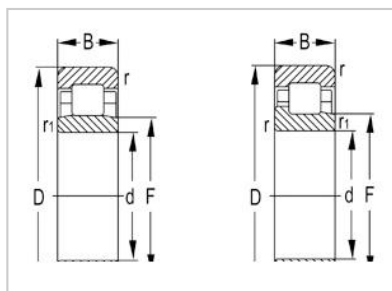

NUP Series Cylindrical Roller Bearing

NUP2300 Series-

Designation	NUP2320
Principal Dimensions(mm)	
d	100
D	215
B	73
rs min	3
rs1min	3
Basic Load Ratings(KN)	
Dynamic(Cr)	410
Static(Cor)	505
Limited Speed(rpm)	
Grease	2900
Oil	3400
Weight (kg)	11.7