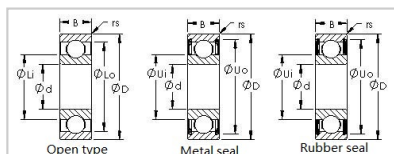

## Deep Groove Ball Bearing

### Metric Deep Groove Ball Bearings-

Bearing Number	6006 2RS
Dimensions	
d	30mm
D	55mm
B	13mm
Chamfer(min) (rs)	1
Basic Load Rating	
Cr(N)	13200
Cor(N)	8250
Limiting Speed (X1000 RPM)	
Grease	13
Oil	15
Weight(Kg)	116