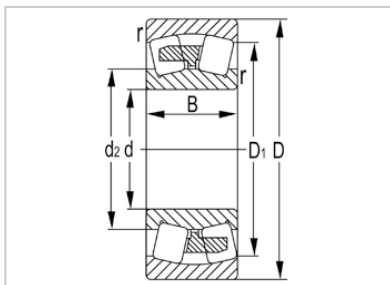

Spherical Roller Bearing

22200 Series Spherical Roller Bearing-

Designation	22256KW33C3
-------------	-------------

Principal Dimensions(mm)	
--------------------------	--

d	280
---	-----

D	500
---	-----

B	130
---	-----

Oil	860
-----	-----

Weight	
--------	--

(kg)	110
------	-----