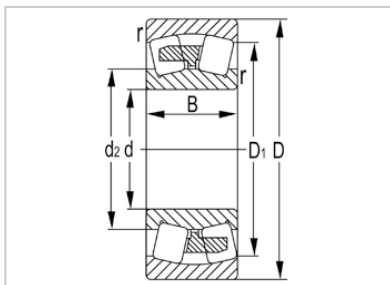

Spherical Roller Bearing

22200 Series Spherical Roller Bearing-

Designation	22214KW33C3
Principal Dimensions(mm)	
d	70
D	125
B	31
rs min	1.5
Basic Load Ratings(KN)	
Dynamic(Cr)	154
Static(Cor)	201
Limited Speed(rpm)	
Grease	2500
Oil	3900
Weight (kg)	1.52