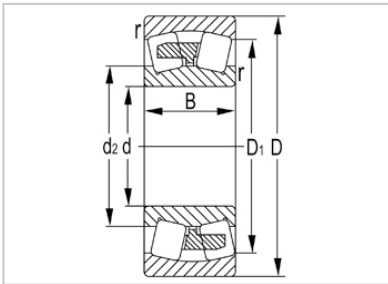

## Spherical Roller Bearing

## 22200 Series Spherical Roller Bearing-

Designation	22214K
Principal Dimensions(mm)	
d	70
D	125
B	31
rs min	1.5
Basic Load Ratings(KN)	
Dynamic(Cr)	154
Static(Cor)	201
Limited Speed(rpm)	
Grease	2500
Oil	3900
Weight (kg)	1.52