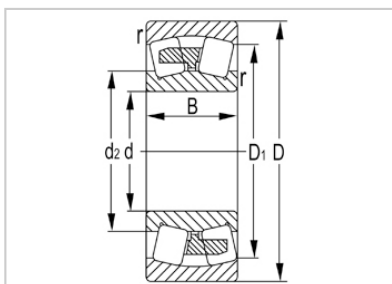

Spherical Roller Bearing

22200 Series Spherical Roller Bearing-

Designation	22260K
Principal Dimensions(mm)	
d	300
D	540
B	140
rs min	5
Basic Load Ratings(KN)	
Dynamic(Cr)	2670
Static(Cor)	4350
Limited Speed(rpm)	
Grease	510
Oil	790
Weight (kg)	138