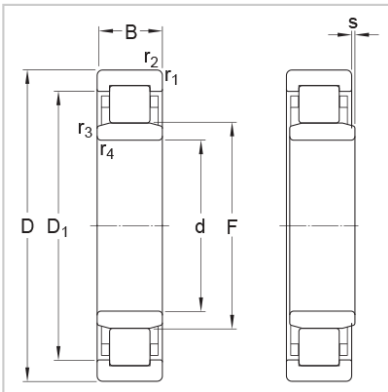

NU Series Cylindrical Roller Bearing

NU2300 Series Cylindrical Roller Bearing-

Designation	NU2315E
Principal Dimensions(mm)	
d	75
D	160
B	55
rs min	2.1
rs1min	2.1
Basic Load Ratings(KN)	
Dynamic(Cr)	330
Static(Cor)	395
Limited Speed(rpm)	
Grease	3500
Oil	4100
Weight (kg)	5.25