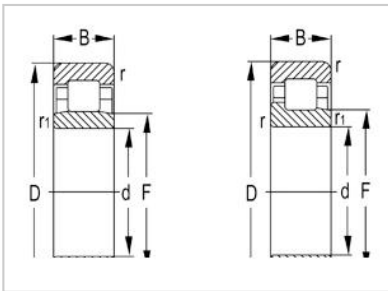

NUP Series Cylindrical Roller Bearing

NUP200 Series-

Designation	NUP206E
Principal Dimensions(mm)	
d	30
D	62
B	16
rs min	1
rs1min	0.6
Basic Load Ratings(KN)	
Dynamic(Cr)	39
Static(Cor)	37.5
Limited Speed(rpm)	
Grease	11000
Oil	13000
Weight (kg)	0.226