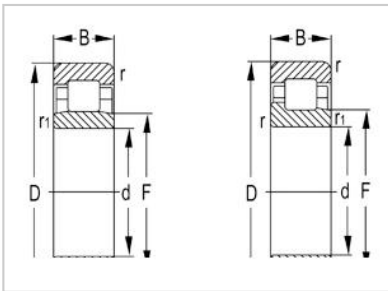

### NF200 Series-

Designation	NF205E
Principal Dimensions(mm)	
d	25
D	52
B	15
rs min	1
rs1min	0.6
Basic Load Ratings(KN)	
Dynamic(Cr)	28
Static(Cor)	27
Limited Speed(rpm)	
Grease	11000
Oil	14000
Weight	
(kg)	0.148