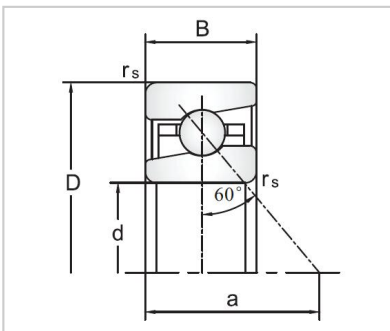

Angular Contact Ball Bearings

76030 Ball Screw Support Angular Contact Ball Bearings-7602085TVP

Bearing No.	7602085TVP
Dimensions	
D	85
d	150
B	28
R	2
a	116
Mounting dimensions	
da	107
Da	131
Ra	2
Loading	
Ca	86.5
Coa	196
RPM	
Lub.	3800
Oil	5000
Prelaoding	10.5
Stiffness	2200
Fam	30
Friction	760
Fat content	25
Weight	2.19