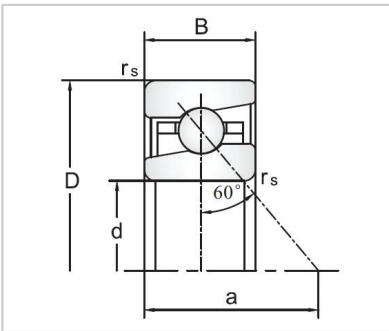

Angular Contact Ball Bearings

76030 Ball Screw Support Angular Contact Ball Bearings-7603035TVP

| | |
|---------------------|-------------------|
| Bearing No. | 7603035TVP |
| Dimensions | |
| D | 35 |
| d | 80 |
| B | 21 |
| R | 1.5 |
| a | 60 |
| Mounting dimensions | |
| da | 51 |
| Da | 67 |
| Ra | 1.5 |
| Loading | |
| Ca | 36.5 |
| Coa | 61 |
| RPM | |
| Lub. | 7000 |
| Oil | 9500 |
| Prelaoding | 4.8 |
| Stiffness | 1190 |
| Fam | 13 |
| Friction | 170 |
| Fat content | 6.6 |
| Weight | 0.55 |