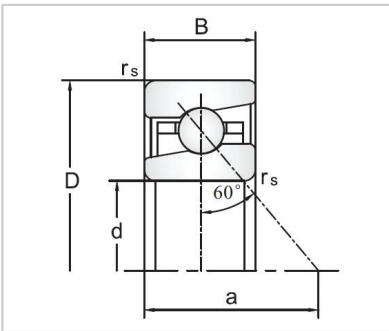

Angular Contact Ball Bearings

76030 Ball Screw Support Angular Contact Ball Bearings-7603035TVP

Bearing No.	7603035TVP
Dimensions	
D	35
d	80
B	21
R	1.5
a	60
Mounting dimensions	
da	51
Da	67
Ra	1.5
Loading	
Ca	36.5
Coa	61
RPM	
Lub.	7000
Oil	9500
Prelaoding	4.8
Stiffness	1190
Fam	13
Friction	170
Fat content	6.6
Weight	0.55