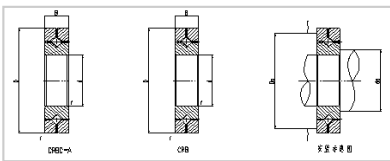

Crossed Roller Bearing

CRB/CRBC series Crossed Roller Bearing-

Shaft Diameter (mm)	
Identification number	
With cage	CRBC15030
Full Complement	CRB15030
Main dimensions (mm)	
d	150
D	230
B	30
r	1.5
CRBC Basic dynamic load rating	69.2
CRBC Basic static load rating	108
CRB Basic dynamic load rating	85.9
CRB Basic static load rating	144
Weight	5.3