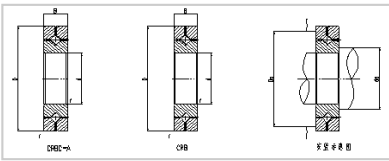

Crossed Roller Bearing

CRB/CRBC series Crossed Roller Bearing-

| | |
|--------------------------------|-----------|
| Shaft Diameter (mm) | |
| Identification number | |
| With cage | CRBC15030 |
| Full Complement | CRB15030 |
| Main dimensions (mm) | |
| d | 150 |
| D | 230 |
| B | 30 |
| r | 1.5 |
| CRBC Basic dynamic load rating | 69.2 |
| CRBC Basic static load rating | 108 |
| CRB Basic dynamic load rating | 85.9 |
| CRB Basic static load rating | 144 |
| Weight | 5.3 |