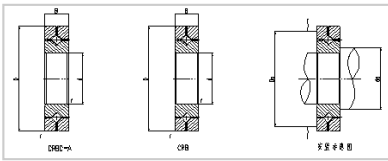

Crossed Roller Bearing

CRB/CRBC series Crossed Roller Bearing-100

| | |
|--------------------------------|------------|
| Shaft Diameter (mm) | 100 |
| Identification number | |
| With cage | CRBC10020 |
| Full Complement | CRB10020 |
| Main dimensions (mm) | |
| d | 100 |
| D | 150 |
| B | 20 |
| r | 1 |
| CRBC Basic dynamic load rating | 31.5 |
| CRBC Basic static load rating | 45.1 |
| CRB Basic dynamic load rating | 39.4 |
| CRB Basic static load rating | 61.1 |
| Weight | 1.45 |