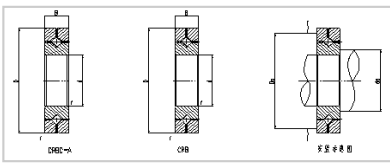

## Crossed Roller Bearing

### CRB/CRBC series Crossed Roller Bearing-110

Shaft Diameter (mm)	<b>110</b>
Identification number	
With cage	CRBC11020
Full Complement	CRB11020
Main dimensions (mm)	
d	<b>110</b>
D	160
B	20
r	<b>1</b>
CRBC Basic dynamic load rating	33.5
CRBC Basic static load rating	50.7
CRB Basic dynamic load rating	41.2
CRB Basic static load rating	66.7
Weight	1.56