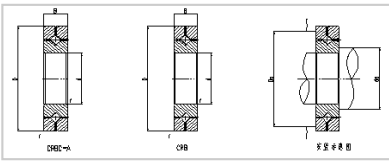

Crossed Roller Bearing

CRB/CRBC series Crossed Roller Bearing-90

Shaft Diameter (mm)	90
Identification number	
With cage	CRBC9016
Full Complement	CRB9016
Main dimensions (mm)	
d	90
D	130
B	16
r	1
CRBC Basic dynamic load rating	19.4
CRBC Basic static load rating	28.6
CRB Basic dynamic load rating	25.9
CRB Basic static load rating	42.1
Weight	0.81