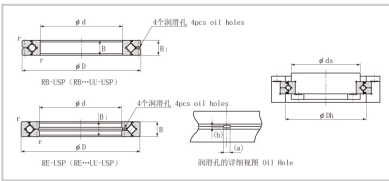

Crossed Roller Bearing

RB series Crossed Roller Bearing-110

Shaft diameter	110
Model No.	RB11012
Major dimensions	
Inner diameter	110
Outer diameter	135
Roller pitch circle diameter	121.8
Width	12
Greasing hole	2.5-1
rmin	1
Shoulder dimensions	
ds	117
Dh	127
Basic load rating	
kN	12.5
kN	24.1
kg	0.4