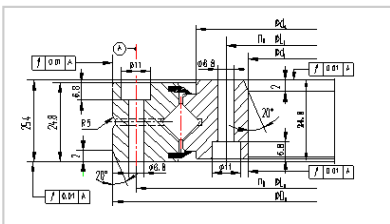

Crossed Roller Bearing

XSU series Crossed Roller Bearing-XSU140844

Basic load rating□axial□

COa **XSU140844**

Ca 744

Identification number 914

Main dimensions

φLi 56

φLa **40**

Chamfer 3

Installing hole 890

width 798

inner ring 340

outer ring 1050

weight 215

Basic load rating□radial□

Cor 510

Cr 60