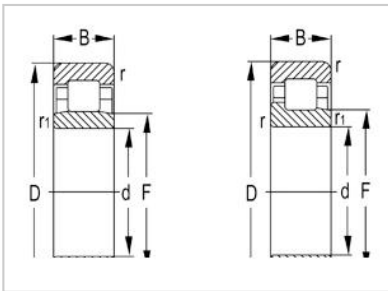

N Series Cylindrical Roller Bearing

N1000 Series-N1007

Designation	N1007
Principal Dimensions(mm)	
d	35
D	62
B	14
rs min	1
rs1min	0.6
Basic Load Ratings(KN)	
Dynamic(Cr)	22.6
Static(Cor)	23.2
Limited Speed(rpm)	
Grease	12000
Oil	15000
Weight	
(kg)	0.176