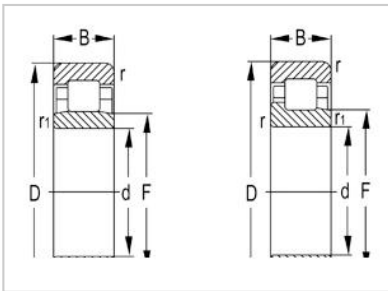

N Series Cylindrical Roller Bearing

N200 Series-N226

Designation	N226
Principal Dimensions(mm)	
d	130
D	230
B	40
rs min	3
rs1min	3
Basic Load Ratings(KN)	
Dynamic(Cr)	270
Static(Cor)	340
Limited Speed(rpm)	
Grease	2900
Oil	3400
Weight (kg)	6.17