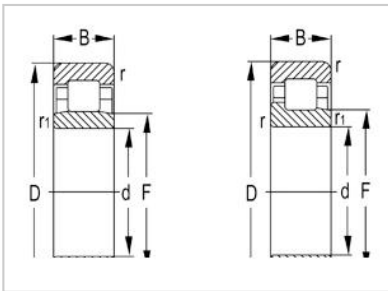

### NUP2300 Series-NUP2310

Designation	<b>NUP2310</b>
Principal Dimensions(mm)	
d	50
D	110
B	40
rs min	<b>2</b>
rs1min	<b>2</b>
Basic Load Ratings(KN)	
Dynamic(Cr)	121
Static(Cor)	131
Limited Speed(rpm)	
Grease	5700
Oil	6700
Weight (kg)	1.7