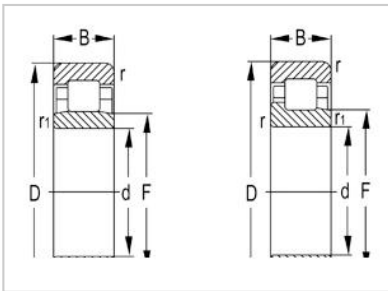

Cylindrical Roller Bearing

RN Series Cylindrical Roller Bearing-RN204EM

Designation	RN204EM
Principal Dimensions(mm)	
d	17
Ew	40
B	14
Basic Load Ratings(KN)	
Dynamic(Cr)	25.8
Static(Cor)	24
Limited Speed(rpm)	
Grease	12000
Oil	16000
Weight (kg)	0.08