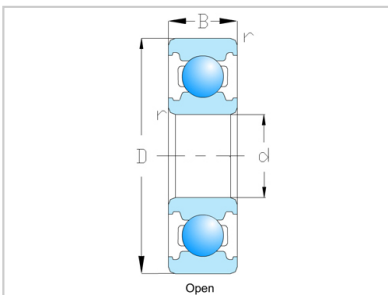

Deep Groove Ball Bearing

60 Series Deep Groove Ball Bearing-6006

Bearing NO.	6006
Shape Dimension	
d(mm)	30
d(inch)	1.1811
D(mm)	55
D(inch)	2.1654
B(mm)	13
B(inch)	0.5118
r min(mm)	1
r min(inch)	0.0394
Basic Load Rating(N)	
Dynamic(Cr)	11900
Static(Cor)	7460
Weight	
(kg)	0.1160