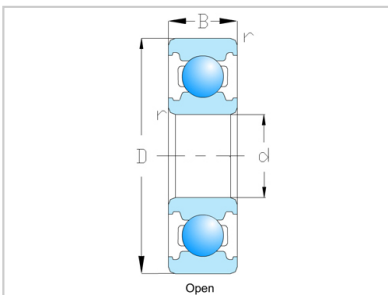

Deep Groove Ball Bearing

62 Series Deep Groove Ball Bearing-6215

Bearing NO.	6215
Shape Dimension	
d(mm)	75
d(inch)	2.9528
D(mm)	130
D(inch)	5.1181
B(mm)	25
B(inch)	0.9843
r min(mm)	1.5
r min(inch)	0.0591
Basic Load Rating(N)	
Dynamic(Cr)	66000
Static(Cor)	49500
Weight (kg)	1.1900