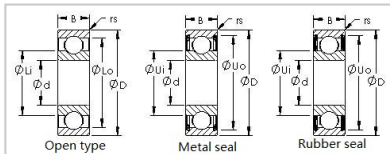

Deep Groove Ball Bearing

Metric Deep Groove Ball Bearings-6001 2RS

Bearing Number	6001 2RS
Dimensions	
d	12mm
D	28mm
B	8mm
Chamfer(min) (rs)	0.3
Basic Load Rating	
Cr(N)	5100
Cor(N)	2400
Limiting Speed (X1000 RPM)	
Grease	27
Oil	32
Weight(Kg)	22