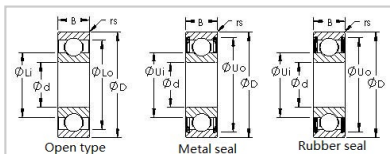

## Deep Groove Ball Bearing

### Metric Deep Groove Ball Bearings-6200 2RS

Bearing Number	<b>6200 2RS</b>
Dimensions	
d	10mm
D	30mm
B	9mm
Chamfer(min) (rs)	0.6
Basic Load Rating	
Cr(N)	5100
Cor(N)	2400
Limiting Speed (X1000 RPM)	
Grease	24
Oil	29
Weight(Kg)	32