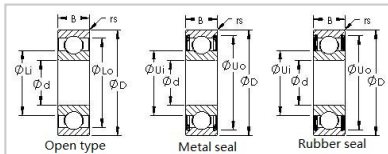

## Deep Groove Ball Bearing

### Metric Deep Groove Ball Bearings-6300zz

Bearing Number	<b>6300zz</b>
Dimensions	
d	10mm
D	35mm
B	11mm
Chamfer(min) (rs)	0.6
Basic Load Rating	
Cr(N)	8100
Cor(N)	3450
Limiting Speed (X1000 RPM)	
Grease	22
Oil	27
Weight(Kg)	53