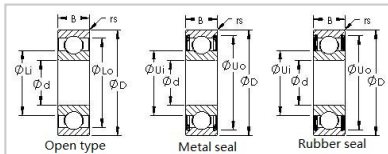

## Deep Groove Ball Bearing

### Metric Deep Groove Ball Bearings-6301 2RS

Bearing Number	<b>6301 2RS</b>
Dimensions	
d	12mm
D	37mm
B	12mm
Chamfer(min) (rs)	<b>1</b>
Basic Load Rating	
Cr(N)	9700
Cor(N)	4200
Limiting Speed (X1000 RPM)	
Grease	20
Oil	25
Weight(Kg)	60