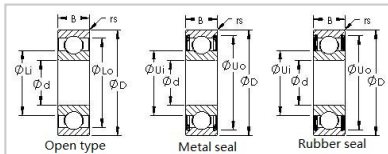

Deep Groove Ball Bearing

Metric Deep Groove Ball Bearings-6301zz

| | |
|----------------------------|---------------|
| Bearing Number | 6301zz |
| Dimensions | |
| d | 12mm |
| D | 37mm |
| B | 12mm |
| Chamfer(min) (rs) | 1 |
| Basic Load Rating | |
| Cr(N) | 9700 |
| Cor(N) | 4200 |
| Limiting Speed (X1000 RPM) | |
| Grease | 20 |
| Oil | 25 |
| Weight(Kg) | 60 |