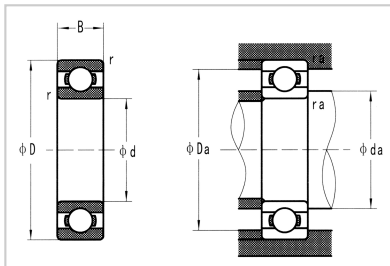

Deep Groove Ball Bearing

Stainless Steel Deep Groove Ball Bearings-SS6003

Bearing Designation

ZRS/ZZ2RS	SS6003
-----------	---------------

Dimension mm

d	17
D	35
B	10
rs min	0.3

Mounting dimensions

da(min)	19
da(max)	21.5
Da(max)	33
ra(max)	0.3

Weight

(Kg)	0.041
------	-------