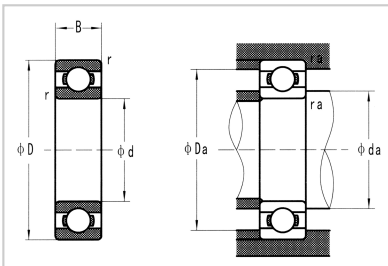

Deep Groove Ball Bearing

Stainless Steel Deep Groove Ball Bearings-SS6304

Bearing Designation

ZRS/ZZ2RS **SS6304**

Dimensionmm

d 20

D 52

B 15

rs min 1.1

Mounting dimensions

da(min) 26.5

da(max) 28

Da(max) 45.5

ra(max) 1

Weight

(Kg) 0.15