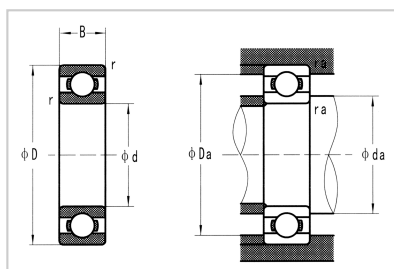

Deep Groove Ball Bearing

Stainless Steel Deep Groove Ball Bearings-SS6313

Bearing Designation

ZRS/ZZ2RS **SS6313**

Dimension mm

d 65
D 140
B 33
rs min 2.1

Mounting dimensions

da(min) 76
da(max) 85.5
Da(max) 129
ra(max) 2

Weight

(Kg) 2.11