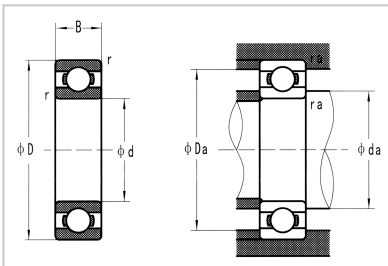

Deep Groove Ball Bearing

Stainless Steel Deep Groove Ball Bearings-SS6902

Bearing Designation

ZRS/ZZ2RS **SS6902**

Dimensionmm

d 15

D 28

B 7

rs min 0.3

Mounting dimensions

da(min) 17

da(max) 17

Da(max) 26

ra(max) 0.3

Weight

(Kg) 0.015